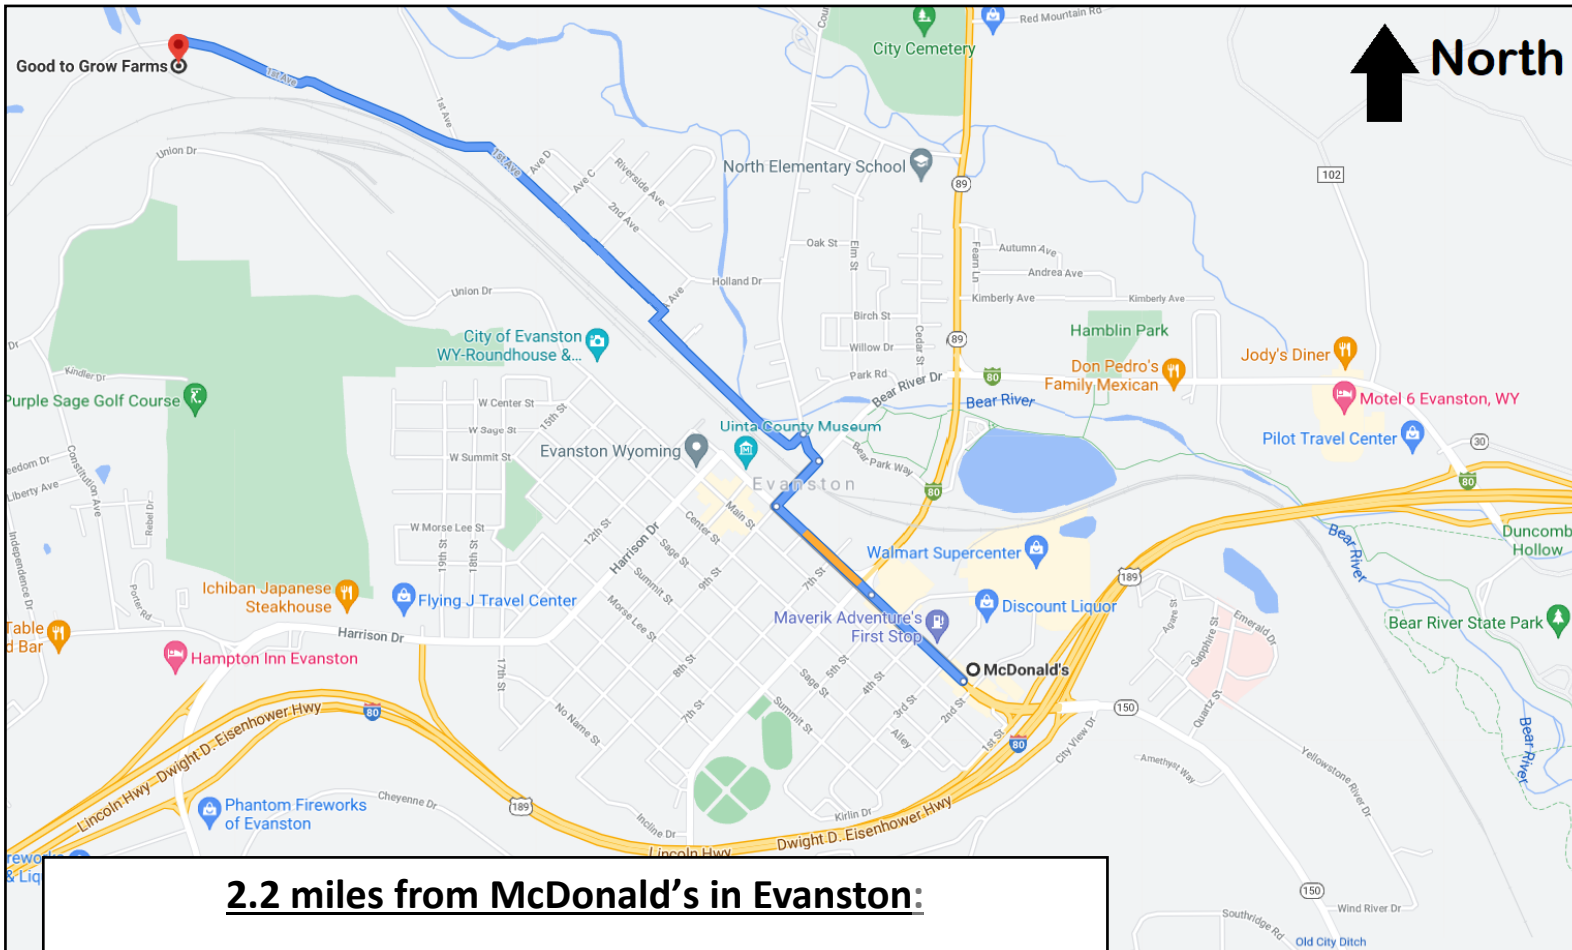

Good To Grow Farms

GARDEN TOUR

Tues August 1st, 2023

6:00 - 8:00 pm

Evanston Wyoming

2.2 miles from McDonald's in Evanston:

- Head NW on Front St for 0.5 miles
- Turn right onto Bear River Dr.
- After the Underpass, turn left onto County Rd
- Take the first left (at the Recycle Center) onto China Mary Rd
- Follow A Ave along the tracks for 0.4 miles
- After A Ave makes a 90° right turn, turn left onto 1st Ave
- Follow 1st Ave until it turns into dirt, stay to the left on Nacho Rd
- Follow Nacho Rd (past 2 houses on your left) for approx. 0.6 miles
- Good to Grown Farms will be on your left

There will be signs to follow once you get on China Mary Rd in
Evanston

*For more information
contact the Uinta County
Conservation District*

at 307-288-0214